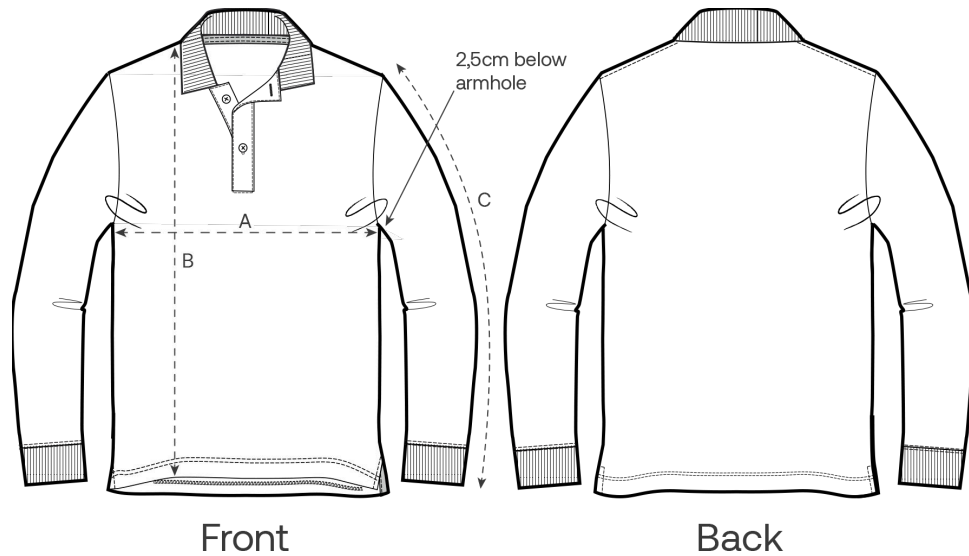

Neu
Stargazer
C702

French
Navy
C727

Neu
Burgundy
C244

Essential Heathers

Neu
Heather
Grey
C250

Größenführer

| Measurement in cm | XXS | XS | S | M | L | XL | XXL | 3XL |
|-------------------|------|------|------|------|------|------|------|------|
| A - Half Chest | 45.5 | 47.5 | 50.5 | 53.5 | 56.5 | 59.5 | 63.5 | 67.5 |
| B - Body Length | 64 | 68 | 70 | 72 | 74 | 76 | 78 | 80 |
| C - Sleeve Length | 58 | 60 | 64.5 | 67 | 69 | 69.5 | 70 | 70 |