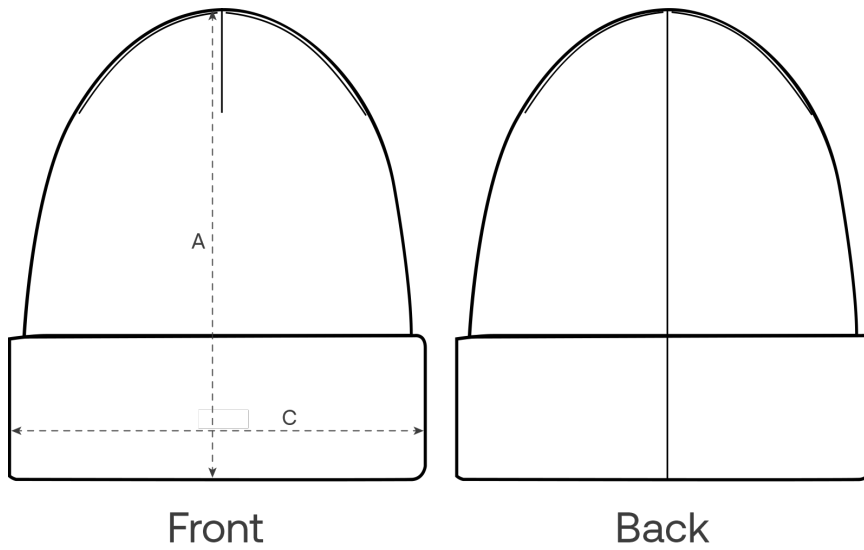

### Herkunftsland

Weaving : Bangladesch  
 Dyeing : China  
 Assembly : Bangladesch

Whites

---

Colors

---

Essential Heathers

---

Größenführer

Measurement in cm

OS

A - Height

28.5

C - Width

22

Verpackung